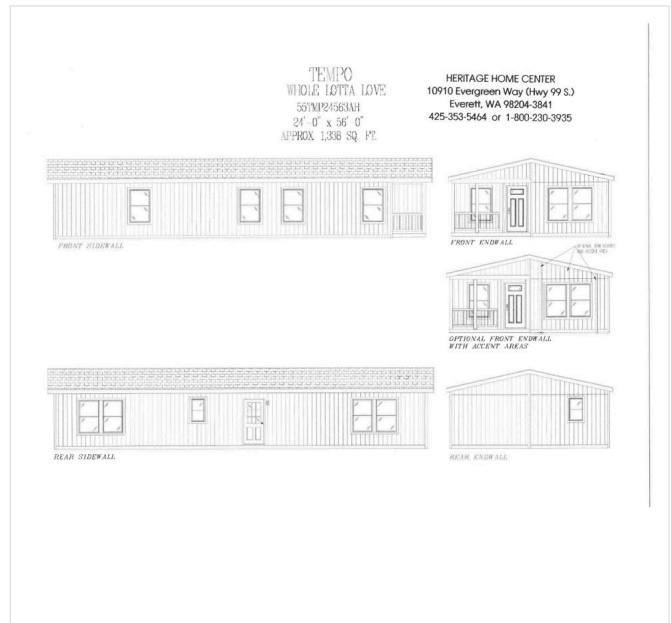

Photo 2

Heritage Home Center
Washington's Price and Volume Leader

(425) 353-5464

— CALL TO TOUR

[Request Firm Quote](#)

— EMAIL US

Features/specs subject to change.