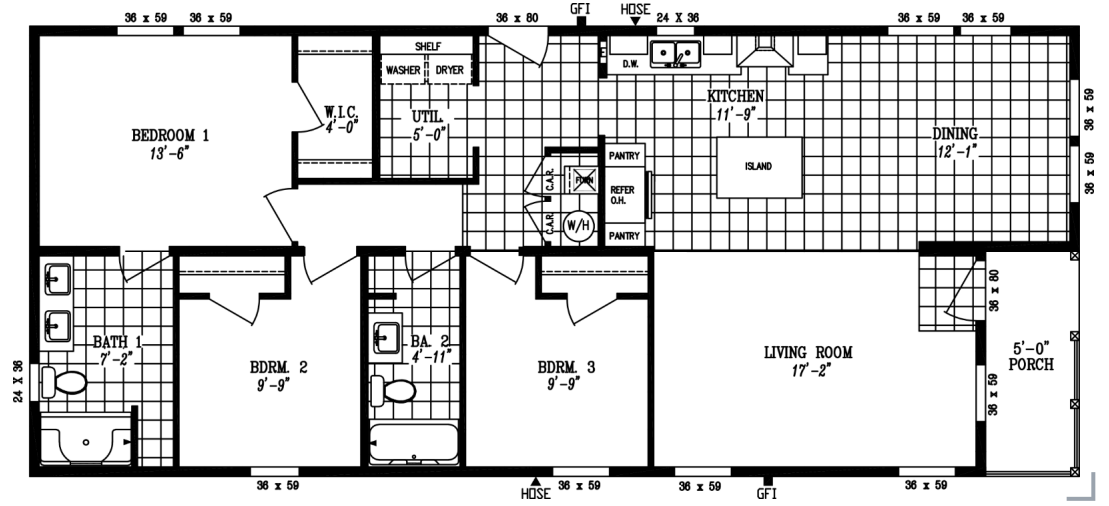

THE TEMPO SERIES

The Tempo

Whole Lotta Love

24' x 56'

DIMENSIONS

1,388 sf

LIVING SPACE

3

BEDROOMS

2

BATHROOMS

OVERVIEW

A compact doublewide 24' wide home that includes a factory built covered porch and entry. Ideal for park spaces with due to narrow footprint and end entry but still with 3 bedrooms and 2 bathrooms in a very useful layout that has kitchen, island and dining room on one end for space efficiency.

Heritage Home Center

(425) 353-5464

or Request Firm Quote

EMAIL US

01 FLOOR PLAN

1,388 SQ FT · 24' x 56'

02 FRONT ELEVATION

FRONT SIDEWALL